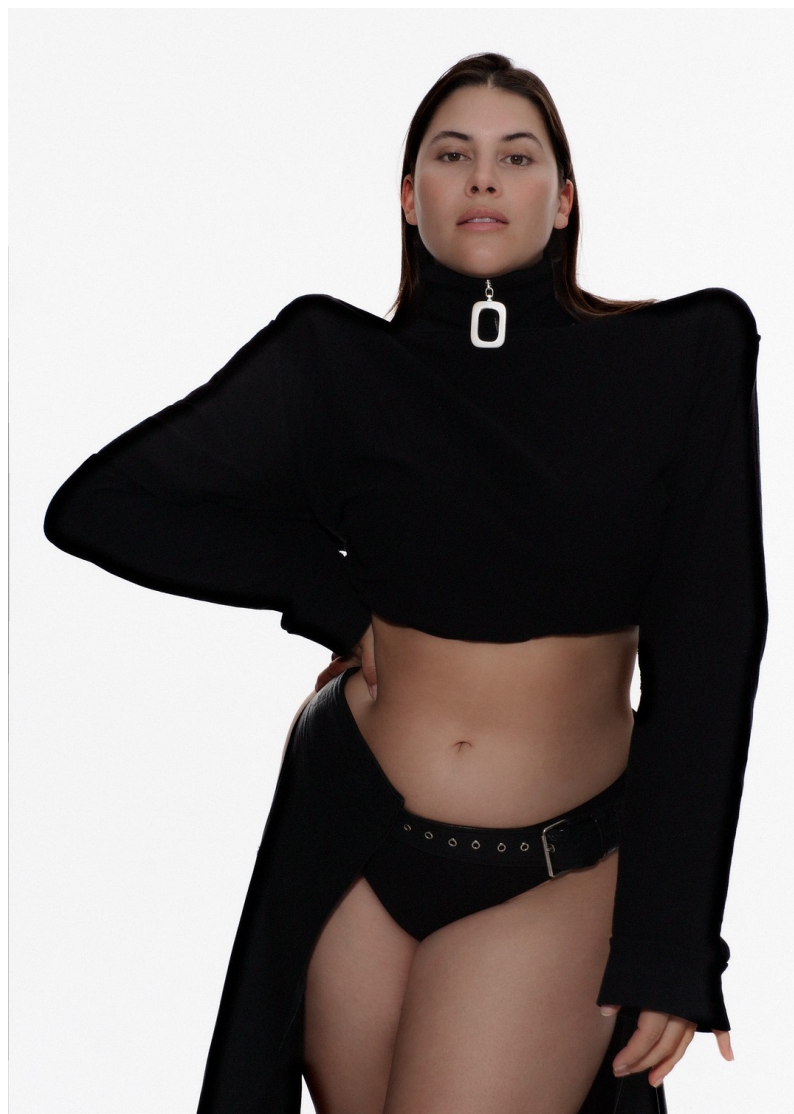

CÉLINE DENEFLEH

height	5' 8½" 174
bust	39½" 100
waist	32" 81
dress	14-16 44-46
shoes	10 41
hair	brown
eyes	brown

Mega 

Mega Model Gallery
Eppendorfer Baum 39A
20249 Hamburg
women@megamodelgallery.com
men@megamodelgallery.com
www.megamodelgallery.com